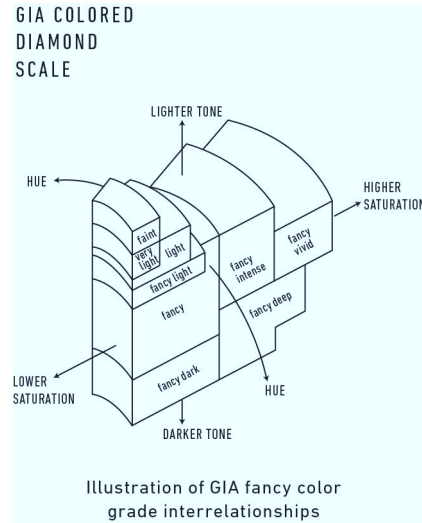

GIA NATURAL COLORED DIAMOND REPORT

December 20, 2023
Report Type ..... Identification and Origin Report
GIA Report Number 2231140388
Shape and Cutting Style ..... Oval Brilliant
Measurements ..... 4.91 x 4.06 x 2.07 mm
Carat Weight ..... 0.33 carat
Color Grade ..... Fancy Intense Yellow
Color Origin ..... Natural
Color Distribution ..... Even

ADDITIONAL INFORMATION

The results documented in this report refer only to the diamond described, and were obtained using the techniques and equipment available to GIA at the time of examination. This report is not a guarantee or valuation. For additional information and important limitations and disclaimers, please see GIA.edu/terms or call +1 800 421 7250 or +1 760 603 4500. ©2023 Gemological Institute of America, Inc.

reportcheck.gia.edu