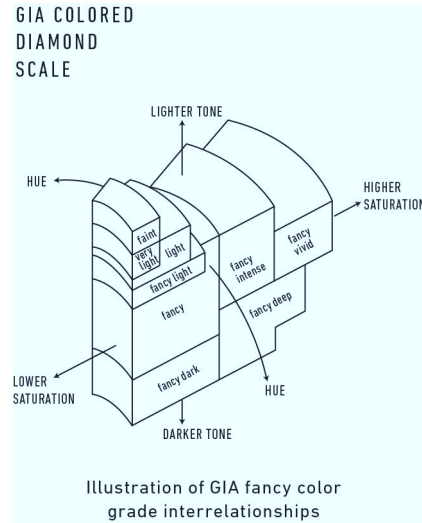

Verify this report at GIA.edu

GIA NATURAL COLORED DIAMOND REPORT

June 20, 2023
Report Type ..... Identification and Origin Report
GIA Report Number 6223977114
Shape and Cutting Style ..... Cut-Cornered Rectangular
Modified Brilliant
Measurements ..... 4.60 x 3.32 x 2.34 mm
Carat Weight ..... 0.35 carat
Color Grade ..... Fancy Intense Orangy Yellow
Color Origin ..... Natural
Color Distribution ..... Even

ADDITIONAL INFORMATION

The results documented in this report refer only to the diamond described, and were obtained using the techniques and equipment available to GIA at the time of examination. This report is not a guarantee or valuation. For additional information and important limitations and disclaimers, please see GIA.edu/terms or call +1 800 421 7250 or +1 760 603 4500. ©2023 Gemological Institute of America, Inc.

reportcheck.gia.edu