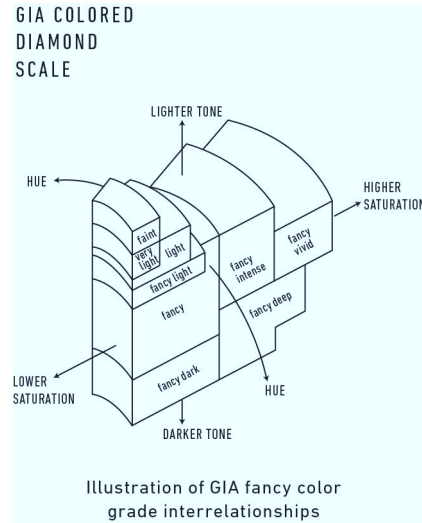

Verify this report at GIA.edu

GIA NATURAL COLORED DIAMOND REPORT

June 20, 2023
Report Type ..... Identification and Origin Report
GIA Report Number 6224977112
Shape and Cutting Style ..... Cushion Modified Brilliant
Measurements ..... 5.49 x 4.65 x 3.08 mm
Carat Weight ..... 0.70 carat
Color Grade ..... Fancy Yellow
Color Origin ..... Natural
Color Distribution ..... Even

ADDITIONAL INFORMATION

The results documented in this report refer only to the diamond described, and were obtained using the techniques and equipment available to GIA at the time of examination. This report is not a guarantee or valuation. For additional information and important limitations and disclaimers, please see GIA.edu/terms or call +1 800 421 7250 or +1 760 603 4500. ©2023 Gemological Institute of America, Inc.

reportcheck.gia.edu