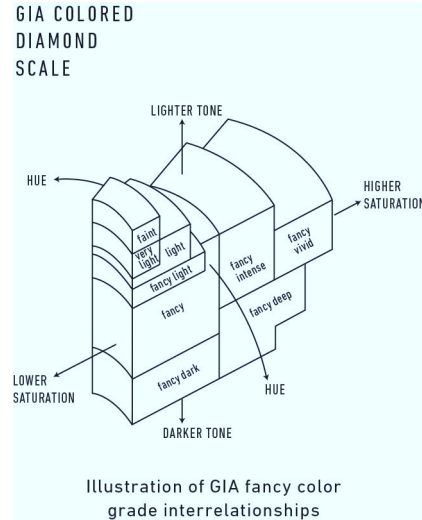

GIA NATURAL COLORED DIAMOND REPORT

January 20, 2023
Report Type ..... Identification and Origin Report
GIA Report Number 2225754430
Shape and Cutting Style ..... Marquise Brilliant
Measurements ..... 6.67 x 3.13 x 1.92 mm
Carat Weight ..... 0.24 carat
Color Grade ..... Light Brown-Pink
Color Origin ..... Natural
Color Distribution ..... Not Applicable
Inscription(s): GIA 2225754430

ADDITIONAL INFORMATION

The results documented in this report refer only to the diamond described, and were obtained using the techniques and equipment available to GIA at the time of examination. This report is not a guarantee or valuation. For additional information and important limitations and disclaimers, please see GIA.edu/terms or call +1 800 421 7250 or +1 760 603 4500. ©2023 Gemological Institute of America, Inc.

reportcheck.gia.edu